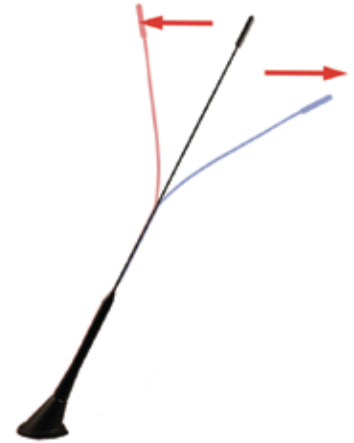

Covert Antenna Systems

Universal Euro-Style Antenna With Ultra Durable Flexi-Whip™

- Flexi-Whip™ mast bends and bounces back
- Select models available in single, dual & tri-band systems
- AM/FM antenna included
- Available OEM style replacement for specific vehicles
- Available for multi-port radios & all-band single-port radios

MODEL NUMBER	SB-VHF-EAN	DB-VHF/UHF-EAN*	DB-VHF/7-800-EAN	TB-V/U/C-EAN-SP
Frequency Range (MHz)	150-174	150-174* & 406-512*	150-174 & 760-870	150-174, 406-512 & 760-870
Bandwidth	24	12-24 34	24 110	24 34 110
Power Rating(watts)	150	150 110	150 35	100
Finish	Black			
Maximum Height (in)	17.5			
Mast Material	Nitinol			
Feed Line	17' RG58			15' RG316
Connectors (one per cable)	PL259, Mini-UHF, BNC, TNC, SMA, N or QMA			